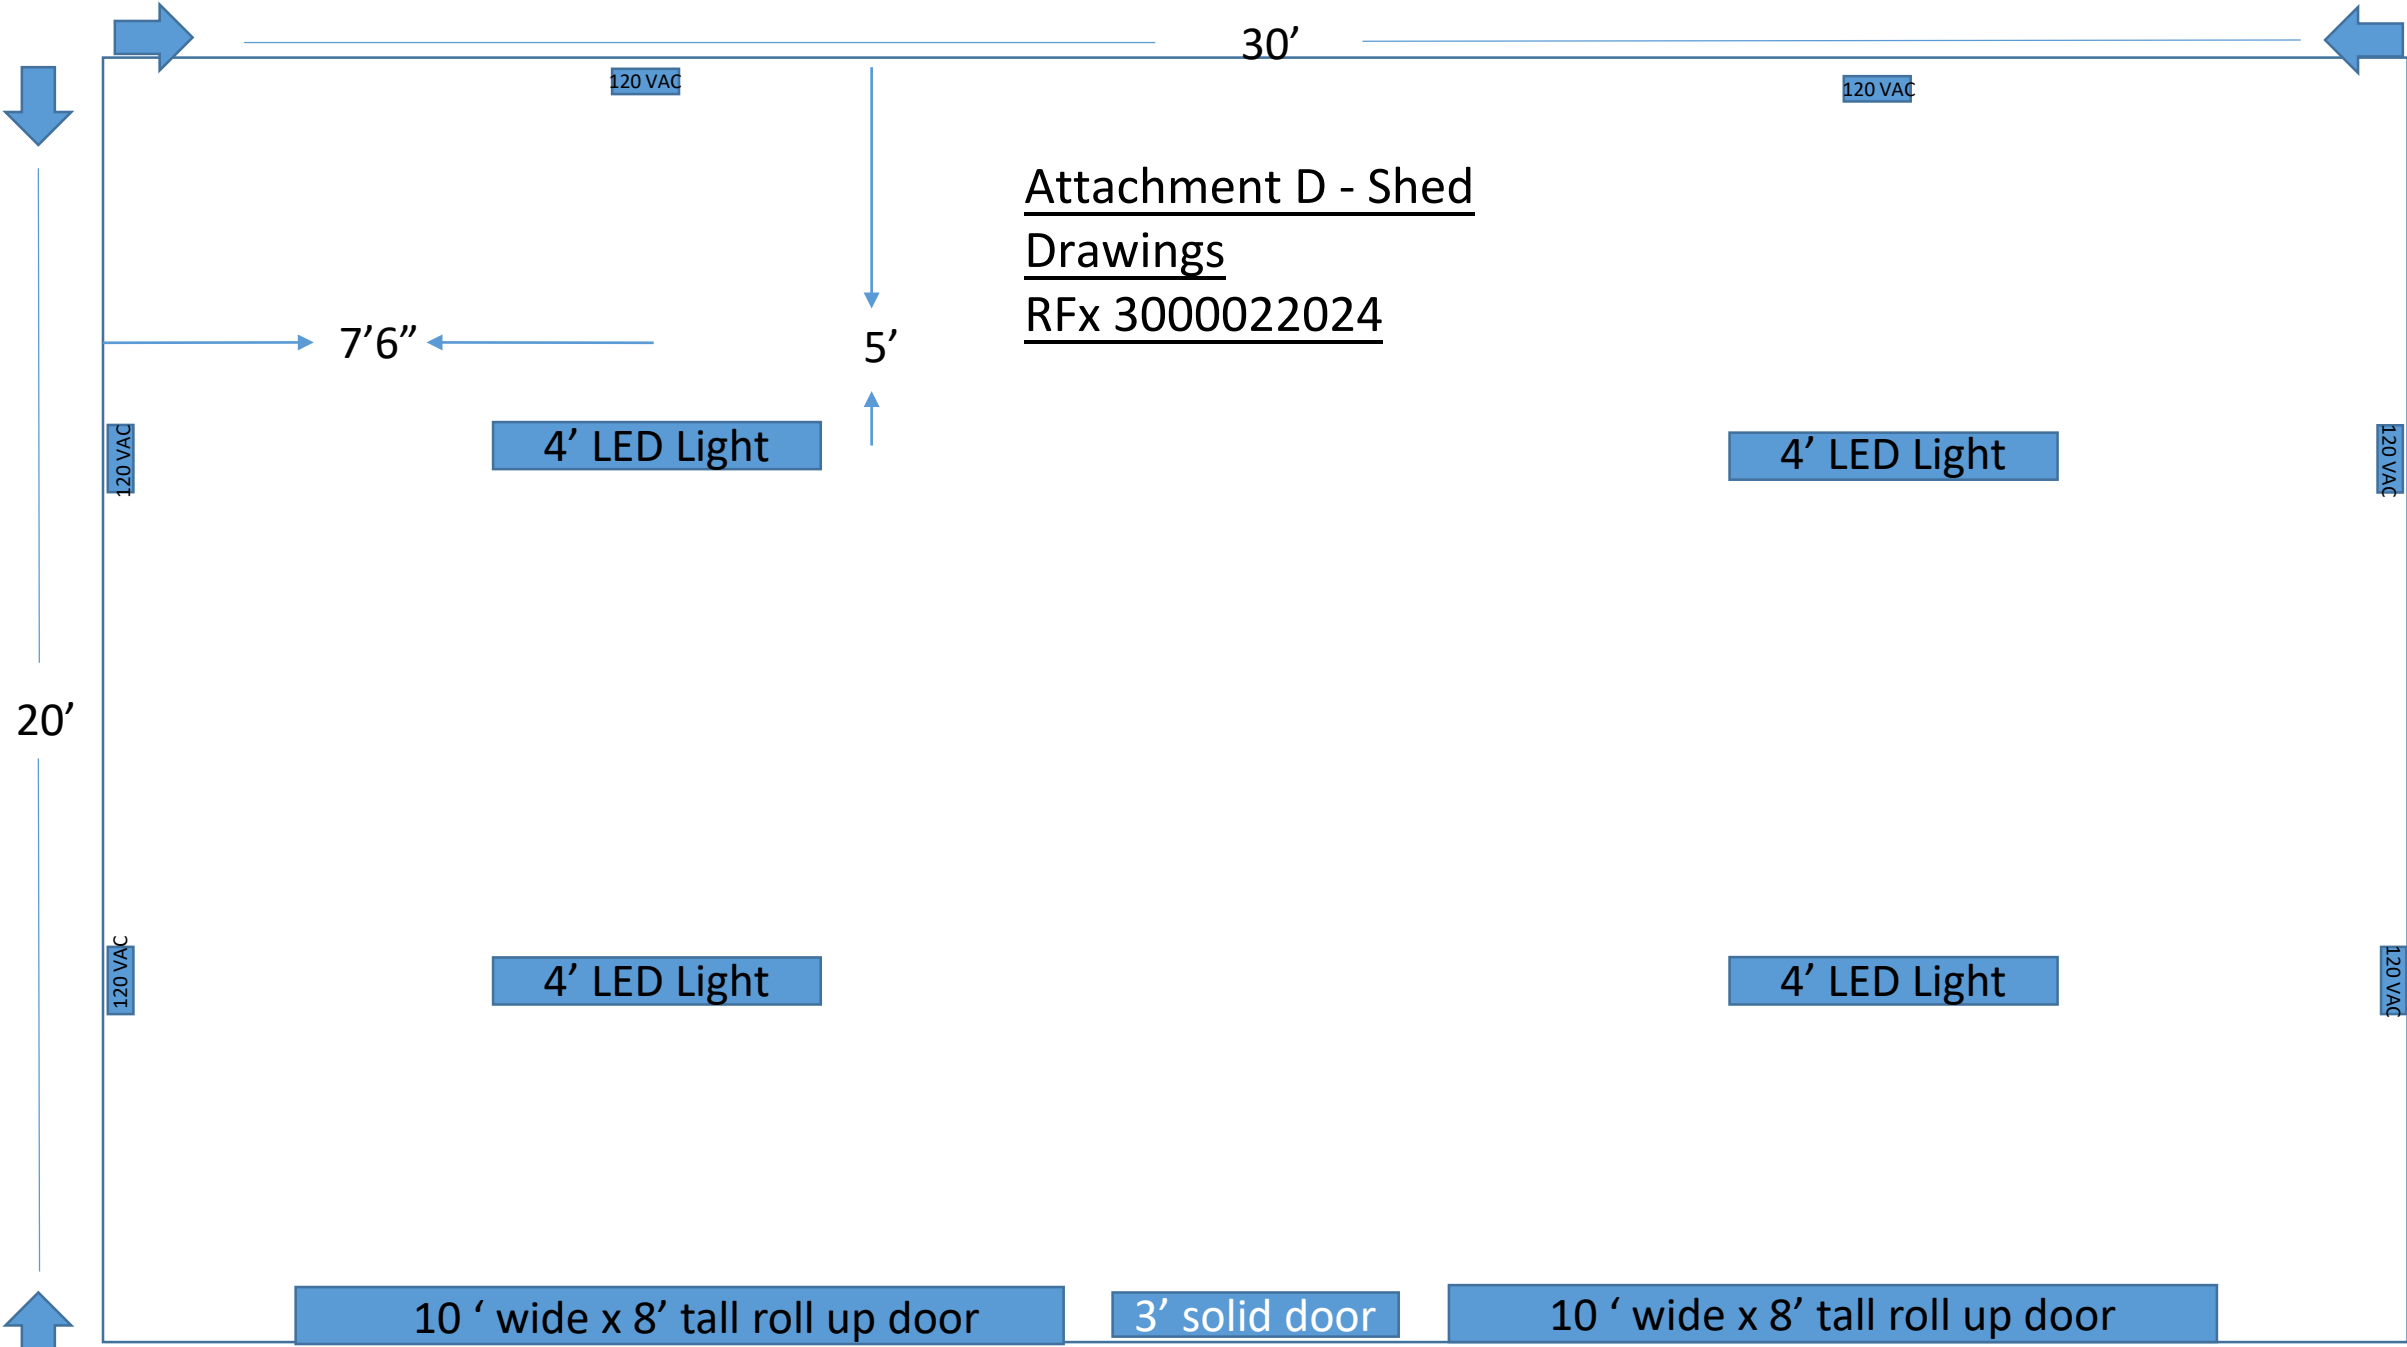

Attachment D - Shed
Drawings
RFX 3000022024

Attachment D - Shed Drawings
RFx 3000022024

30'

12'

10 ' wide x 8' tall manual roll up door

36" tall by
80" wide
solid metal
walk
through
door

10 ' wide x 8' tall manual roll up door